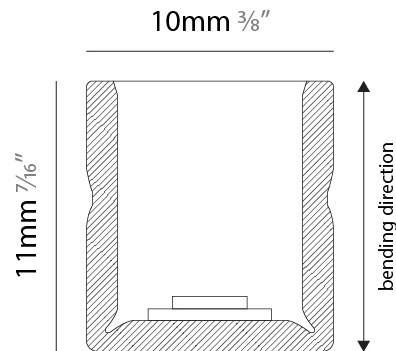

GENERAL

Series: Flexlite
 Subseries: Flexlite Wave
 Brand: Unonovesette
 Division: Exterior
 Mounting Type: Surface
 Mounting Location: Wall
 Subcategory: Wall Effect

PHYSICAL

Shape: Abstract
 Length (mm): 1000
 Length (in): 39 ³/₈
 Width (mm): 10
 Width (in): 0 ³/₈
 Height (mm): 11
 Height (in): 0 ⁷/₁₆
 Light Distribution: Omnidirectional
 Diffuser: Polyurethane - Opal
 Fixture Finish: WHI
 Fixture Material: PVC / Polyurethane
 Cable Details: Neoprene 300mm 2x0.5 mm2
 Upon Request: Custom length - maximum of 5 meters

Certified By: Certified for North American Standards
 IP rating: IP68 (for permanent submersion 5m)

PROJECT	_____
TYPE	_____
SPECIFIER	_____
QUANTITY	_____
DATE	_____

FLEXLITE WAVE SURFACE

E12W0008-

base number _____
 Color _____
 Temperature _____

GENERAL

Series: Flexlite
 Subseries: Flexlite Wave
 Brand: Unonovesette
 Division: Exterior
 Mounting Type: Surface
 Mounting Location: Wall
 Subcategory: Wall Effect

PHYSICAL

Shape: Abstract
 Length (mm): 1000
 Length (in): 39 3/8
 Width (mm): 10
 Width (in): 0 7/8
 Height (mm): 11
 Height (in): 0 7/16
 Light Distribution: Omnidirectional
 Diffuser: Polyurethane - Opal
 Fixture Finish: WHI
 Fixture Material: PVC / Polyurethane
 Cable Details: Neoprene 300mm 2x0.5 mm2
 Upon Request: Custom length - maximum of 5 meters

GENERAL

Series: Flexlite
 Subseries: Flexlite Wave
 Brand: Unonovesette
 Division: Exterior
 Mounting Type: Surface
 Mounting Location: Wall
 Subcategory: Wall Effect

PHYSICAL

Shape: Abstract
 Length (mm): 1000
 Length (in): 39 3/8
 Width (mm): 10
 Width (in): 0 3/8
 Height (mm): 11
 Height (in): 0 7/16
 Light Distribution: Omnidirectional
 Diffuser: Polyurethane - Opal
 Fixture Finish: WHI
 Fixture Material: PVC / Polyurethane
 Cable Details: Neoprene 300mm 2x0.5 mm2
 Upon Request: Custom length - maximum of 5 meters