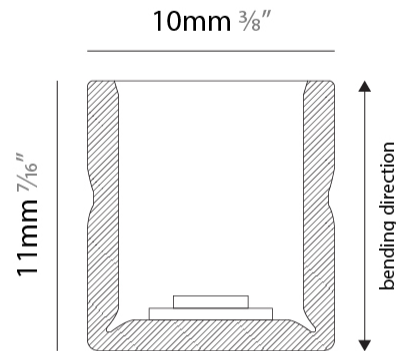

E12W0009-

base number _____ Color _____
Temperature _____

1. To build a product code in our configurator select the specify button on the base model # product page
2. To build a manual product code on this datasheet choose from the options listed below in blue font and add the suffix to the base model #

GENERAL

Series: Flexlite
Subseries: Flexlite Wave
Brand: Unonovesette
Division: Exterior
Mounting Type: Surface
Mounting Location: Wall
Subcategory: Wall Effect

PHYSICAL

Shape: Abstract
Length (mm): 1000
Length (in): 39 3/8
Width (mm): 10
Width (in): 0 3/8
Height (mm): 11
Height (in): 0 7/16
Light Distribution: Omnidirectional
Diffuser: Polyurethane - Opal
Fixture Finish: WHI
Fixture Material: PVC / Polyurethane
Cable Details: Neoprene 300mm 2x0.5 mm2
Upon Request: Custom length - maximum of 5 meters

ELECTRICAL

Lamp Type: LED
Input Wattage (W): 13.57/m
Total Output Wattage (W): 11.21/m
Dimming: Non-Dimmable / 0-10V Dimming
Driver Included: No
Driver Location: Remote
Driver Type: Constant Voltage - Universal
Driver Class: Class 2
Input Voltage (V): 120 - 277
Output Voltage (V): 24

LED

Color Temperature (°K): 2700 / 3050 / 4250 / 5100
Max. Delivered Lumen (lm): 420 (3050K)
CRI: >90 CRI
Lamp Life (hrs): 100000
Upon Request: Dim to Warm

OPTICAL

Optic°: 120° Diffused light

RATINGS AND CERTIFICATIONS

Certified By: Certified for North American Standards
IP rating: IP68 (for permanent submersion 5m)